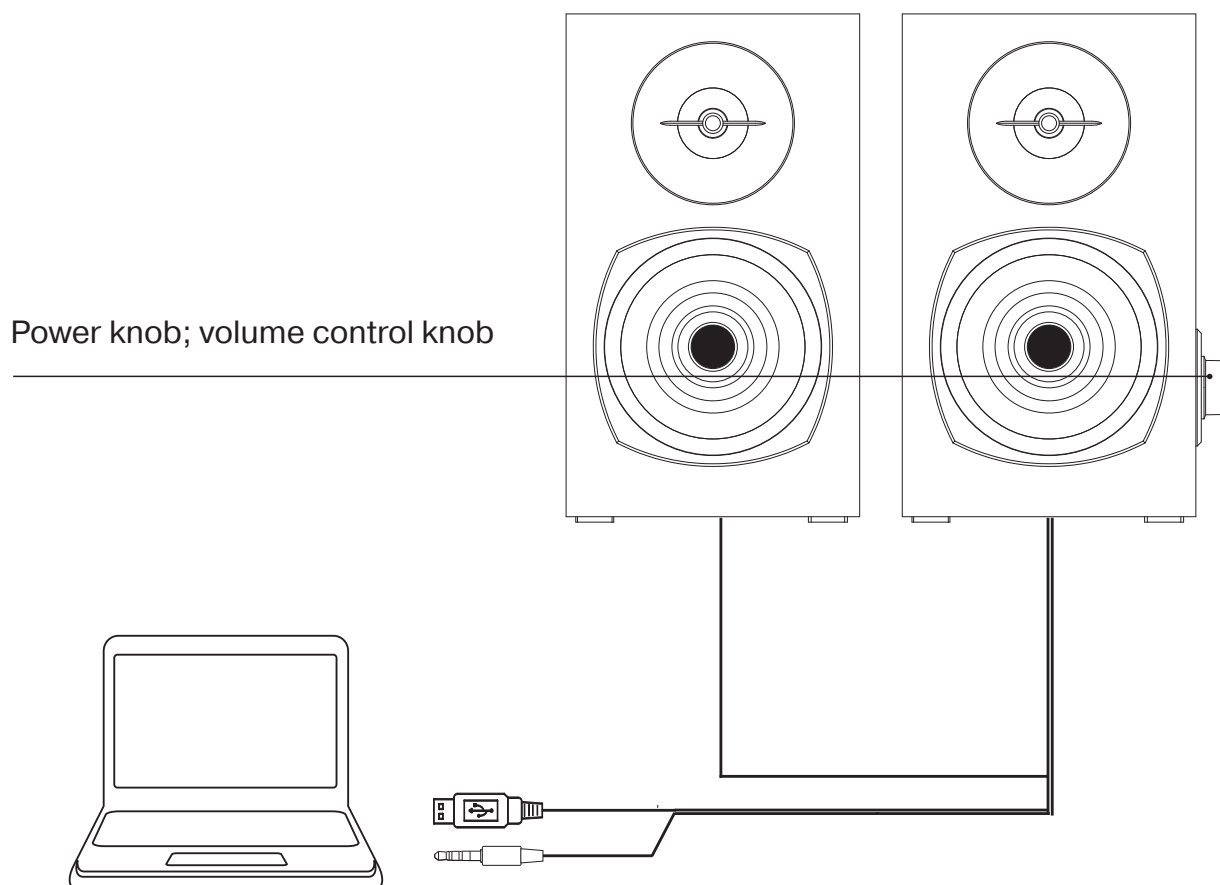

### TECHNICAL SPECIFICATIONS

Output power (RMS)	6 (2 × 3) W
Frequency range	80 – 20 000 Hz
Speaker dimensions	Ø 23 + Ø 75 mm
Power supply	USB/5V DC
Connection	mini-jack Ø 3.5 mm
Dimensions	108 × 185 × 110 mm
Case material	wooden (MDF)
Weight	1.1 kg